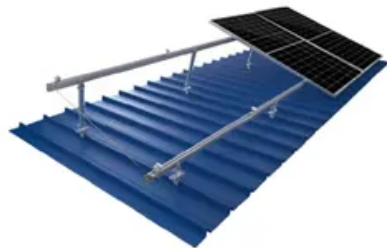

A design of a green solar telecom integrated cabinet

TILE ROOF SOLAR MOUNTING SYATEM

STANDING SEAM ROOF SYATEM

ADJUSTABLE TILT FLAT ROOF SYATEM

TRIANGLE FLAT ROOF SYATEM

A design of a green solar telecom integrated cabinet

[Design And Implementation Of Mobile Integrated Off](#)

Design of solar power generation scheme for green solar telecom integrated cabinet Abstract- This paper aimed at developing a procedure for the design of PV system for Mobile Tele-communication

INTEGRATED OUTDOOR TELECOM CABINET STRUCTURE

Wind power design scheme for three-network solar telecom integrated cabinet The intent behind this paper is to design, optimize and analyze an effective hybrid PV-wind power system for a remote