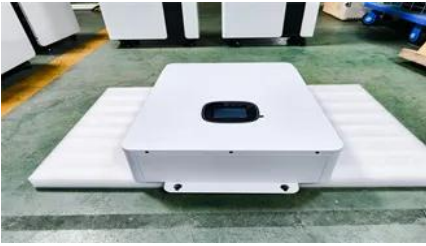

NBA Standings

Visit ESPN for the complete 2025-26 NBA season standings. Includes league, conference and division standings for regular season and playoffs.