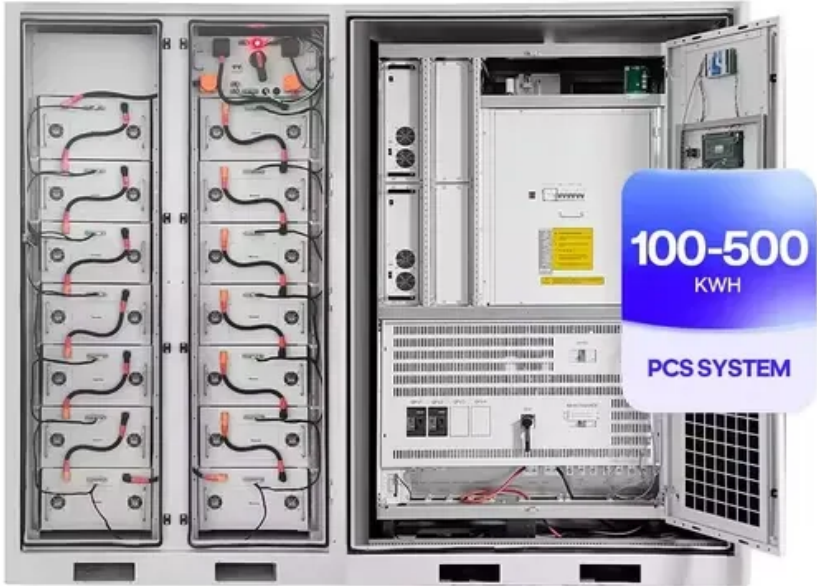

30kWh Intelligent Photovoltaic Energy Storage Unit for Water Plants

Overview

This 30kW all-in-one commercial & industrial BESS system integrates lithium battery storage, inverter, and intelligent energy management into a compact unit. It helps businesses store solar energy, reduce peak electricity costs, and ensure stable power supply.

30kWh Intelligent Photovoltaic Energy Storage Unit for Water Plant

[Free VIN Decoder - Decode Any Vehicle VIN Number Instantly](#)

Free VIN Decoder - Decode Vehicle Specs Instantly Enter a 17-digit VIN to decode vehicle specifications such as make, model, engine, trim, body style, drivetrain, and manufacturing details