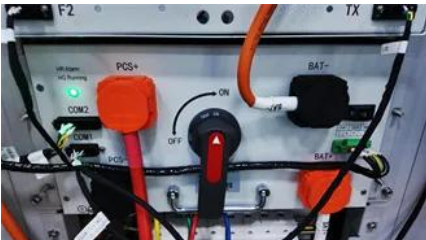

Amazon : Renogy Solar Panel 200 Watt 25% High-Efficiency 16BB, 200W

Each Renogy 200W Monocrystalline Solar Panel is quality tested to ensure safety and longevity. Built durable for outdoor use, these panels are capable of withstanding heavy snow and strong wind loads.